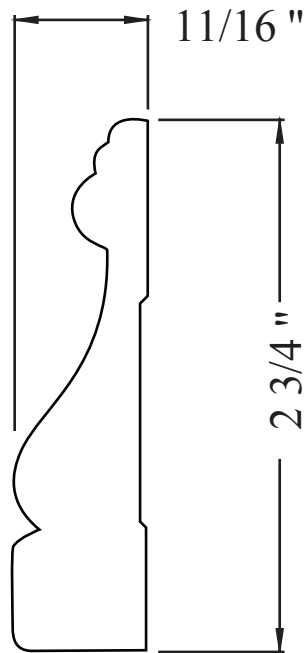

Prime-Line, Inc.

Doors, Mouldings, & Millwork

PL1000-17CA
11/16" x 2 3/4"
FULL SCALE