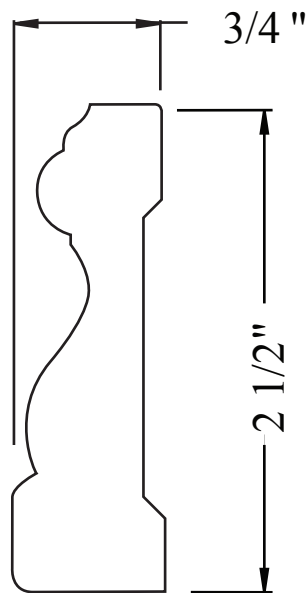

Prime-Line, Inc.
Doors, Mouldings, & Millwork

PL315-19CA
3/4" x 2 1/2"
FULL SCALE