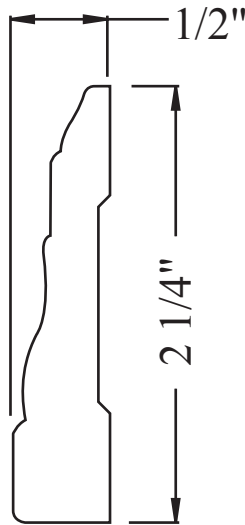

Prime-Line, Inc.

Doors, Mouldings, & Millwork

PL365-12CA
1/2" x 2 1/4"
FULL SCALE