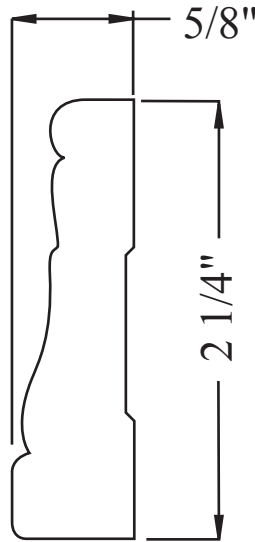

Prime-Line, Inc.

Doors, Mouldings, & Millwork

PL376-15CA
5/8" x 2 1/4"
FULL SCALE