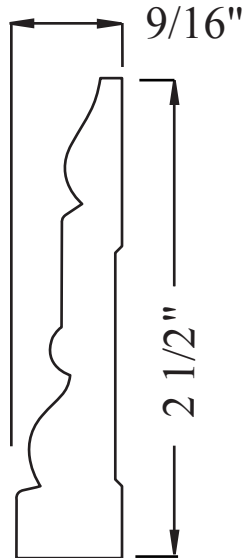

# Prime-Line, Inc.

Doors, Mouldings, & Millwork

PL7211-14CA  
9/16" x 2 1/2"  
FULL SCALE