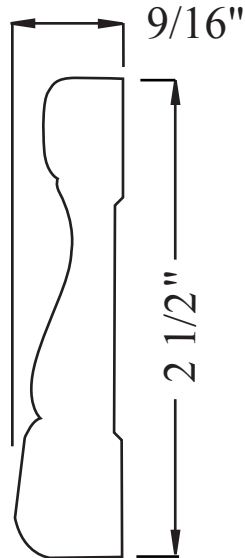

Prime-Line, Inc.

Doors, Mouldings, & Millwork

PL7304-14CA
9/16" x 2 1/2"
FULL SCALE